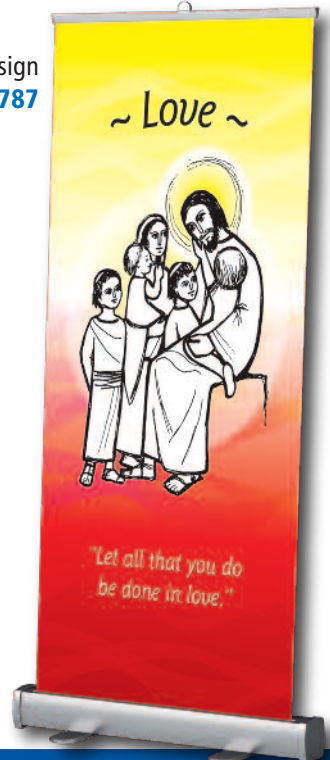

Design 1751X

Design 1753

Design 1753X

ROLLER BANNERS

Order code prefix: **RB**

- 800 x 200cm ● High definition fade-resistant printing. ● 180 micron PVC
- Inc. carry bag

Design 1787

Design 1755X