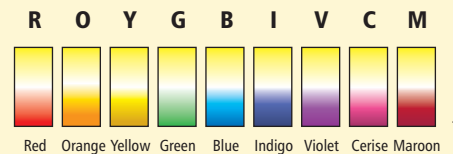

WALL HANGING BANNERS

Order code prefix: **BAN**

- 100% 'natural-feel' polyester fabric.
- High quality, colour-fast, fade-resistant, dye-sublimation printing.
- Wood rods and end caps top & bottom.
- Gold effect hanging cord

Design 1783

Design 1821

Design 1822

LECTERN FRONTS

Order code prefix: **LF**

- 100% 'natural-feel' polyester fabric.
- High quality, colour-fast, fade-resistant, dye-sublimation printing.
- Wood rods and end caps top & bottom.
- Adjustable gold effect hanging cord

Design 1745

Design 1825

POSTERS

Order code prefix: **CPV**

- Size: A3 (29.7 x 42cm)
- Sturdy laminated (encapsulated)

Design 1822X

Design 1826

Design 1831

CHANGE THE 2nd COLOUR to one of your choice

(see page 4)

A NOTE ABOUT COLOUR REPRODUCTION
An exact colour match to the designs shown cannot always be achieved due to a variation in materials and printing techniques used in production.