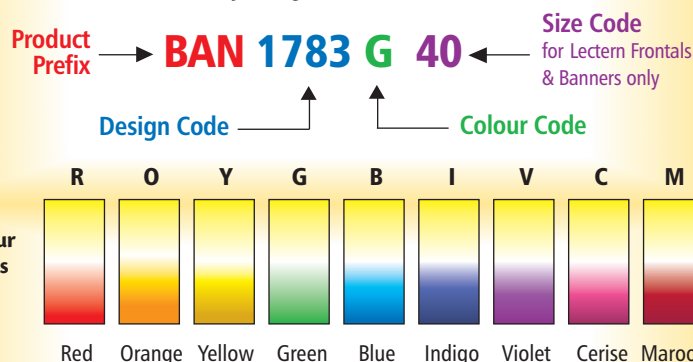

Add your own Scripture Quote

Proof by email for your approval.

Add your school name at the bottom

Change the Second Colour

See 8 colours shown below. First colour at the top (Yellow) cannot be changed.

PERSONALISED DESIGNS

✗ First colour (Yellow) cannot be changed

✓ Second colour (can be changed)

PRICE Standard Designs

Product Type	Size inches	Size cm	Price (each) £	Product Prefix
Posters / Size: A3	11.7" x 16.54"	(29.7 x 42)	3.95 + VAT	CVP
Wall Hanging Banner*	52" x 24"	(132 x 61)	99.00 + VAT	BAN
Roller Banner	79" x 31.5"	(200 x 80)	99.00 + VAT	RB
Display Board (Indoor – Rigid PVC)	39" x 18"	(99 x 46)	99.00 + VAT	FM
Display Board (Outside – Aluminium)	39" x 18"	(99 x 46)	149.00 + VAT	DB
Size Code ▼				
Lectern Frontals	30" x 14"	(76.2 x 35.5)	59.00 + VAT	LF
	36" x 16.5"	(91.5 x 42)	79.00 + VAT	LF
	40" x 18.5"	(101.6 x 47)	89.00 + VAT	LF
	52" x 24"	(132 x 61)	99.00 + VAT	LF

LFP

LFP

HOW TO ORDER

- 1) Choose a design and note down the **Design Code**.
- 2) Choose the **product type** you want and add the **Product Prefix** (as shown above) to the Design Code.
- 3) Select the colour you want and add the **Colour Code** at the end.
- 4) If ordering Lectern Frontals or Wall Hanging Banners, add the **Size Code**.

*Larger Wall Hanging Banner sizes available:

78" x 35" / 90" x 41" / 102" x 47" / 113" x 52"

Example of how to order

A NOTE ABOUT COLOUR REPRODUCTION An exact colour match to the design shown cannot always be achieved due to a variation in materials and printing techniques used in production.